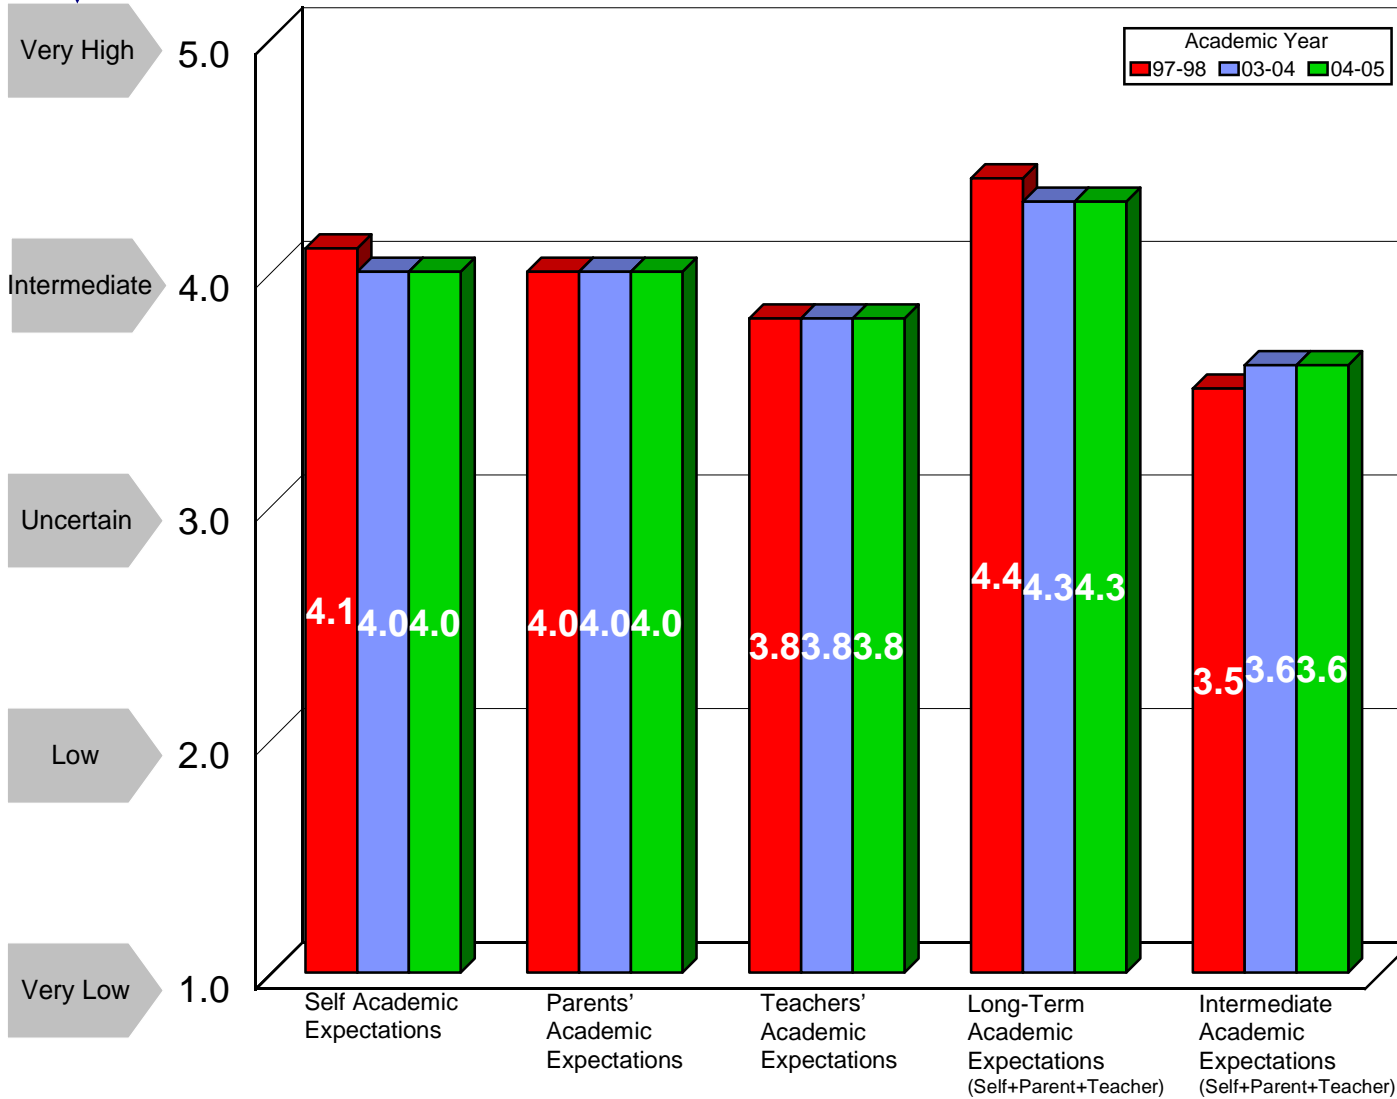

RHODE ISLAND: HIGH

Student Reports of ACADEMIC EXPECTATIONS

Question: Mark the one best answer for each question.

Student Chart ____ . ____
Student Chart H - D.2
Dimension Scores by Year

Scale
Response
Choices¹

Notes:

¹Scale score is the average of the responses to each item on the scale.